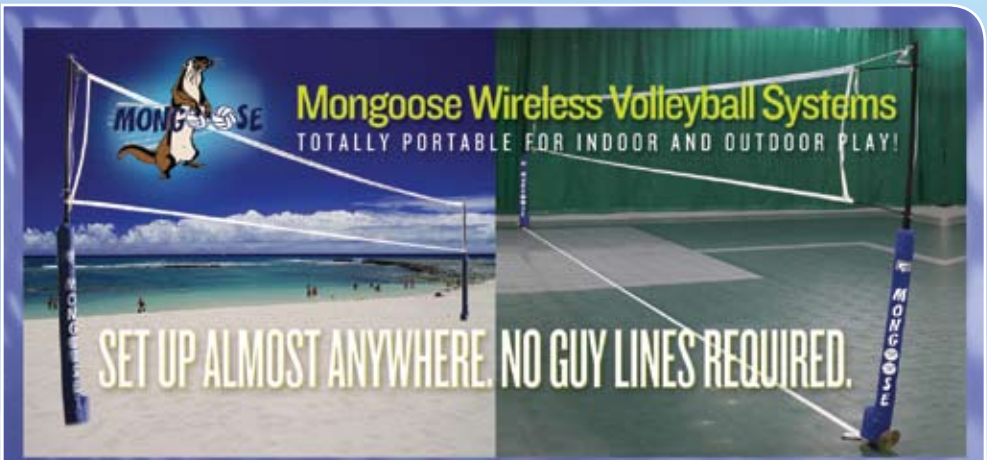

### Spectrum 179™

1 5/8" telescopic, 3-piece aluminum poles. 3 ft. x 32 ft. Momentum net with slip-on straps. 3/16" adjustable guylines system with tension rings. 8" steel ground stakes. 3/16" Pre-measured boundary with corner anchors. Equipment bag with full zipper & carrying straps. Cord winder. **TS179 \$149.99; 5+ \$142.99**

### Tri-Ball™ Pro 3-Way Volleyball Set

Unique 3-way set-up. Volleyball with a twist - allows more players on the court and adds strategy and fun. Telescopic, aluminum standards (2-piece). Multi-color, pre-attached 3-way net. 1/4" Guylines with tension rings. 10" Steel ground stakes. 1/4" Pre-measured boundary. Heavy duty equipment bag. Complete set-up and playing instructions. **TRIBALL \$348.89**